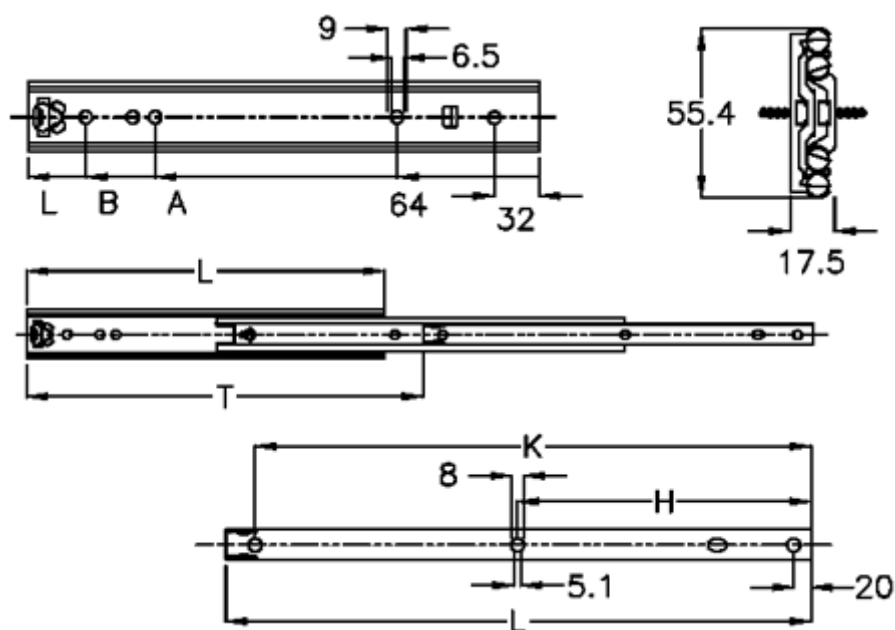

Article number: 11112F57

Description: Thomas Regout Telescopic Slide 112F56 ULF HD D, 3-piece. (replaced with 11112S22)
Length 350 mm / load cap. 96 kg / extension 375 mm

Measures

A	= 288
B	= 320
H	= 200
K	= 380
L	= 400
Load capacity side mounted	= 78
T	= 440